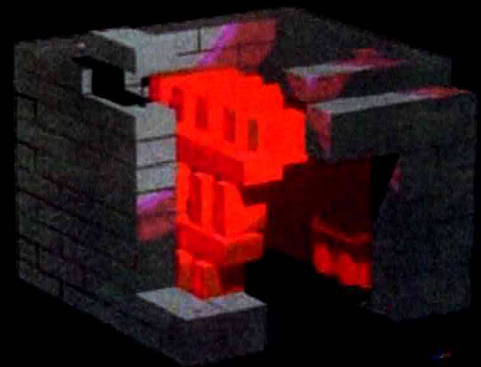

SISU- SINGLE WARMING STOVE

The latest addition to our Finnish stove selection is one which produces a smooth sauna experience and quality of smoke sauna, with chimney. The stove warms like a smoke sauna stove with wood, but the smoke floats between the stones within the furnace before it exits out through the chimney. This single heated SISU- stove is made out of the same Finnish soapstone as our other stoves and has a fire brick furnace as its' heart. Once the hundreds of kilos of the sauna stove stones warm up, the stove will keep the warmth within for hours and hours, with remarkable extended heat storage.

SIZES OF SISU-SMOKE SAUNA STOVES

SISU- smoke sauna stove sauna volume between 15-25 m³

- Width: 900mm
- Depth: 900mm
- Height: 720mm
- Approx. 400kg of stove stones

Standard sizes of the SISU- stoves grow by width and depth by 90mm modules. The height grows by 60mm modules, the height of a basic stove is 720mm. The amount of sauna stove stones is 30 kilos per volume of a cube, for example, for 20 m³ sauna the ideal amount of stove stones is 600 kilos.